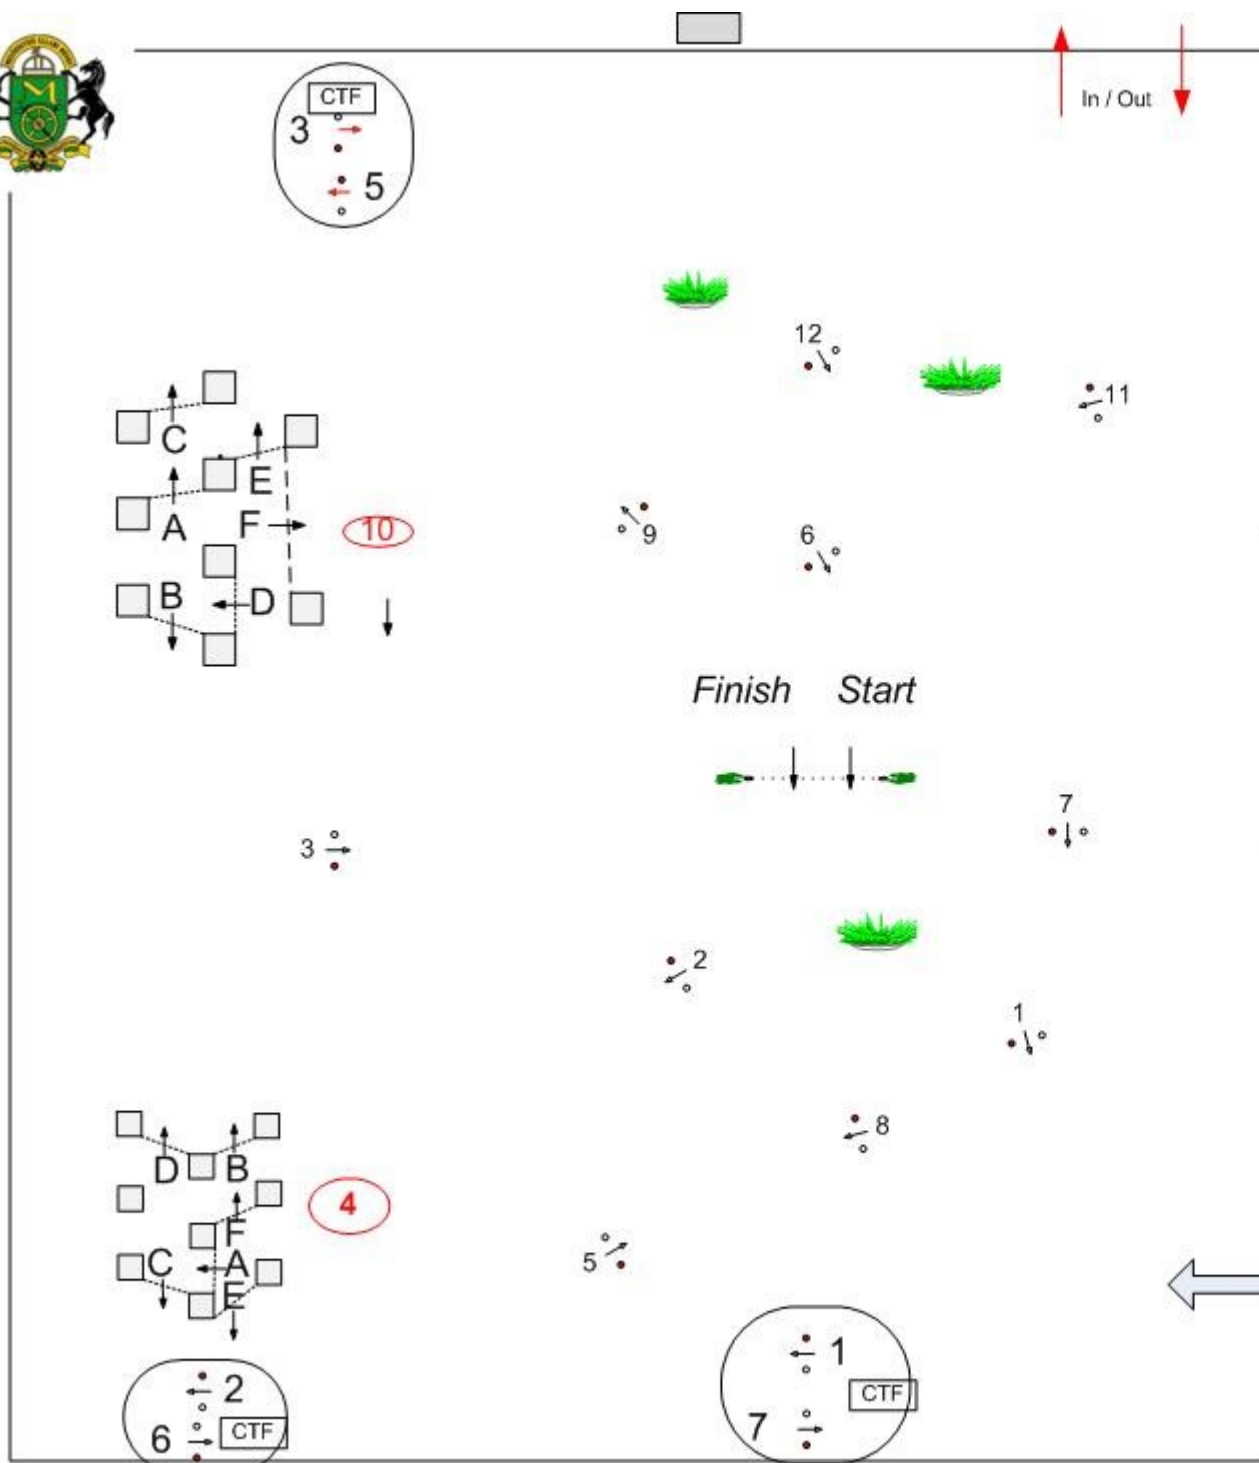

MEZÖHEGYES 2016 CH-M

Young Horses

Length: 1070 m/ 6 y

Speed: 240 m/sec

1160 m/ 7 y

250 m/sec

Time allowed 268 sec- 6 year

279 sec – 7 year

6 year old

**CTF 1-2-3- Start-1-2-3-4/A-E/-5-6-7-
CTF 4 -8-9-10 /A-E/-Finish -CTF 5-
6-7**

7 year old

**CTF 1-2-3- Start-1-2-3-4/A-F/-5-6-7-
CTF 4 -8-9-10/A-F/-11-12-Finish -
CTF 5-6-7**