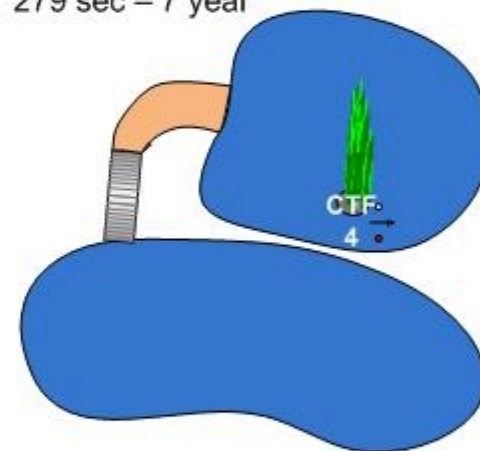

MEZÖHEGYES 2016 CH-M

Young Horses

Length: 1070 m/ 6 y

Speed: 240 m/sec

1160 m/ 7 y

250 m/sec

Time allowed 268 sec- 6 year

279 sec – 7 year

6 year old

**CTF 1-2-3- Start-1-2-3-4/A-E/-5-6-7-
CTF 4 -8-9-10 /A-E/-Finish -CTF 5-
6-7**

7 year old

**CTF 1-2-3- Start-1-2-3-4/A-F/-5-6-7-
CTF 4 -8-9-10/A-F/-11-12-Finish -
CTF 5-6-7**